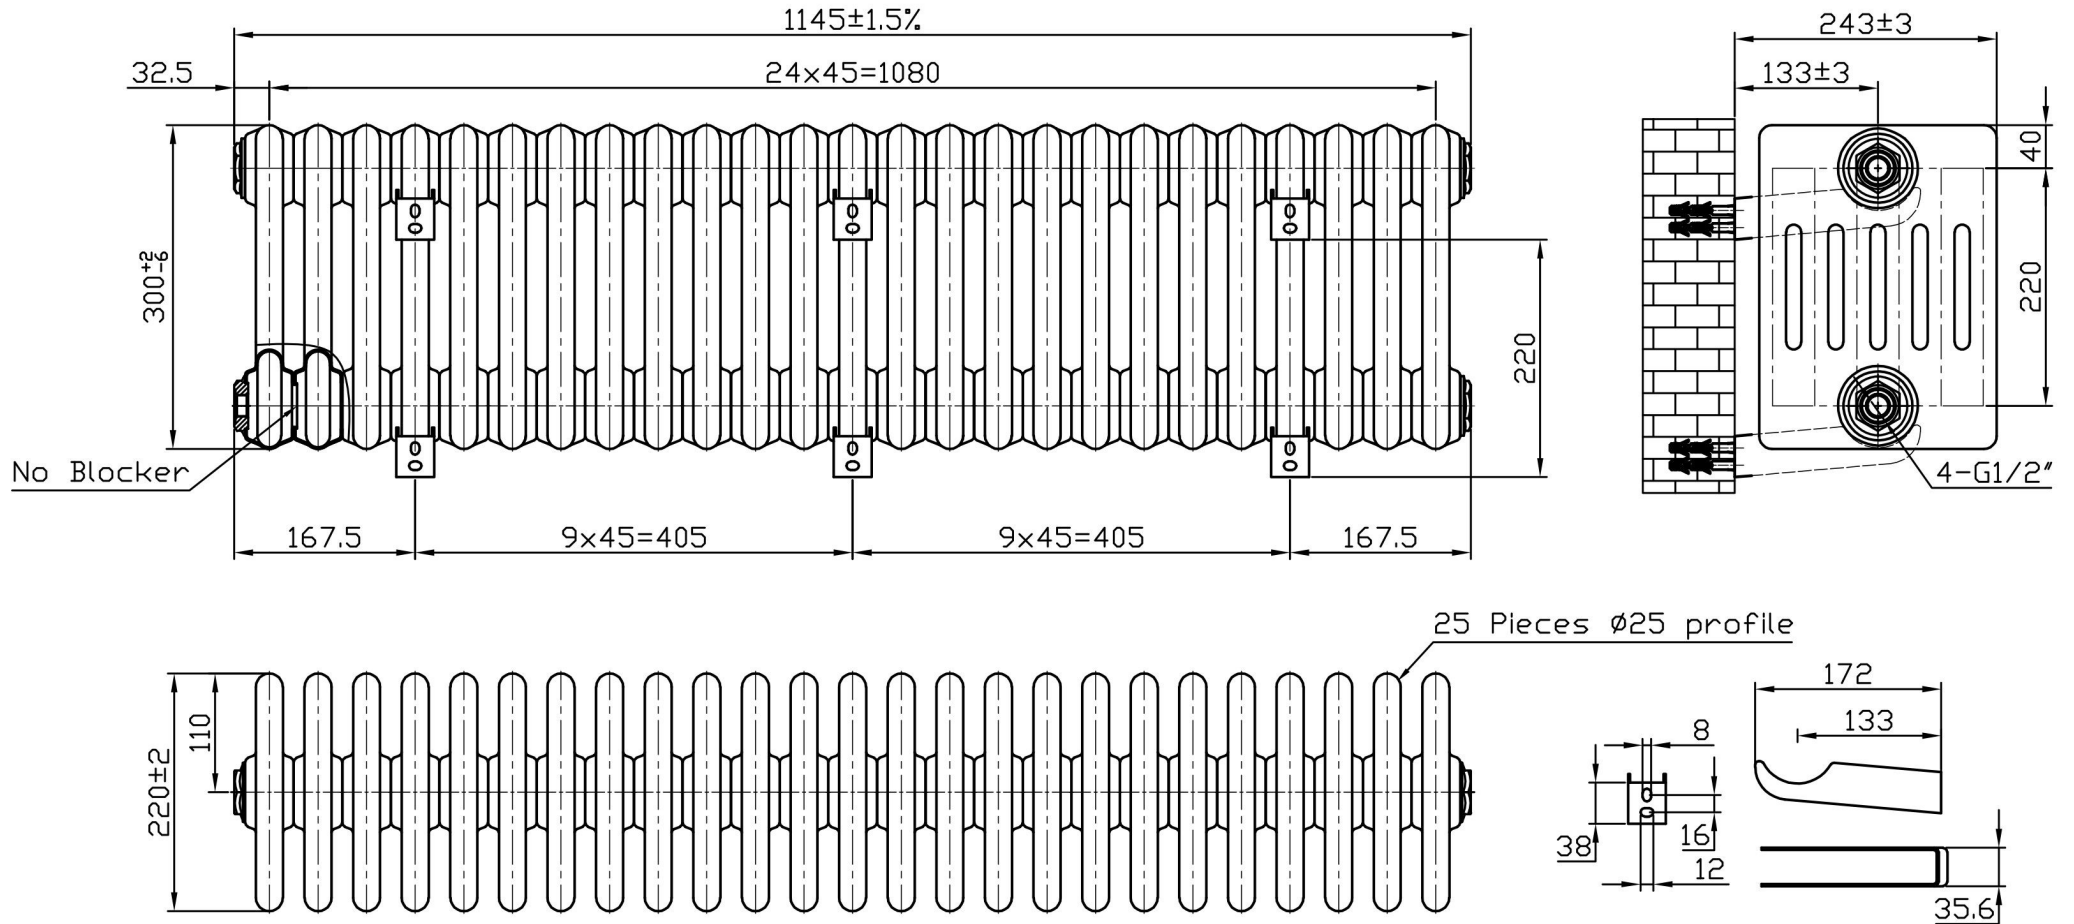

Imperia 6 Column Horizontal 300 x 1145mm. Painted

Technical Drawing

Unit:mm

Eastbrook 

Eastbrook Road, Gloucester GL4 3DB
 Technical Helpline : 01452 317890
 Mon - Fri / 8am - 5pm
 Email : technical@eastbrookco.com